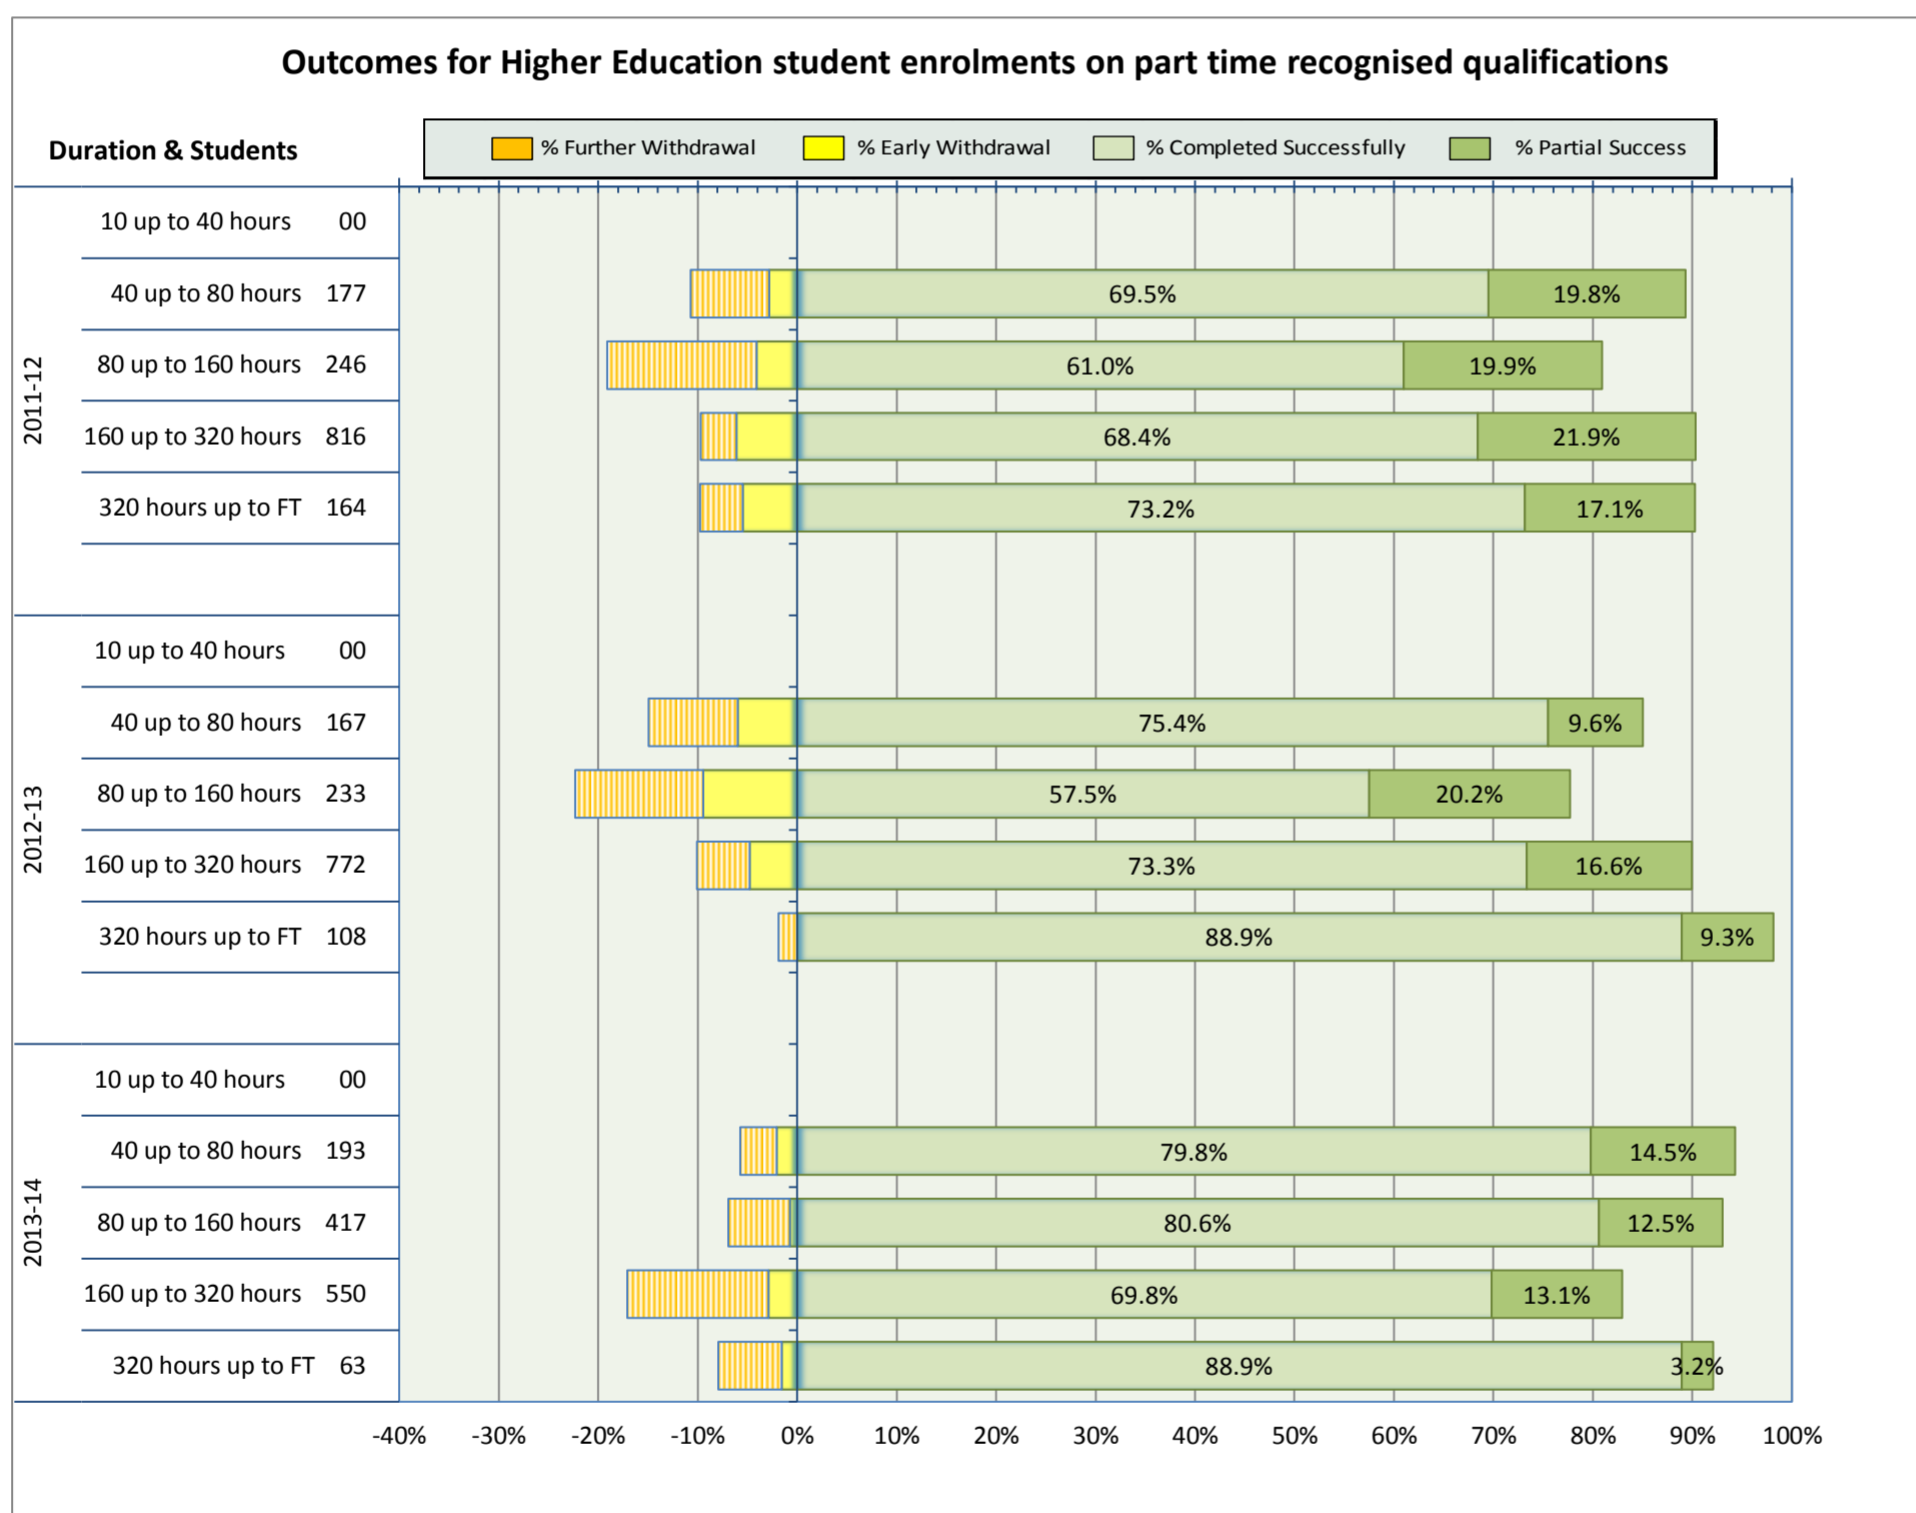

FIFE COLLEGE

Enrolments by age group for courses lasting 160 hours or more

Enrolments by Education Scotland subject groupings on FE courses lasting 160 hours or more

Enrolments by Education Scotland subject groupings on HE courses lasting 160 hours or more

Enrolments by level and gender on courses lasting 160 hours or more