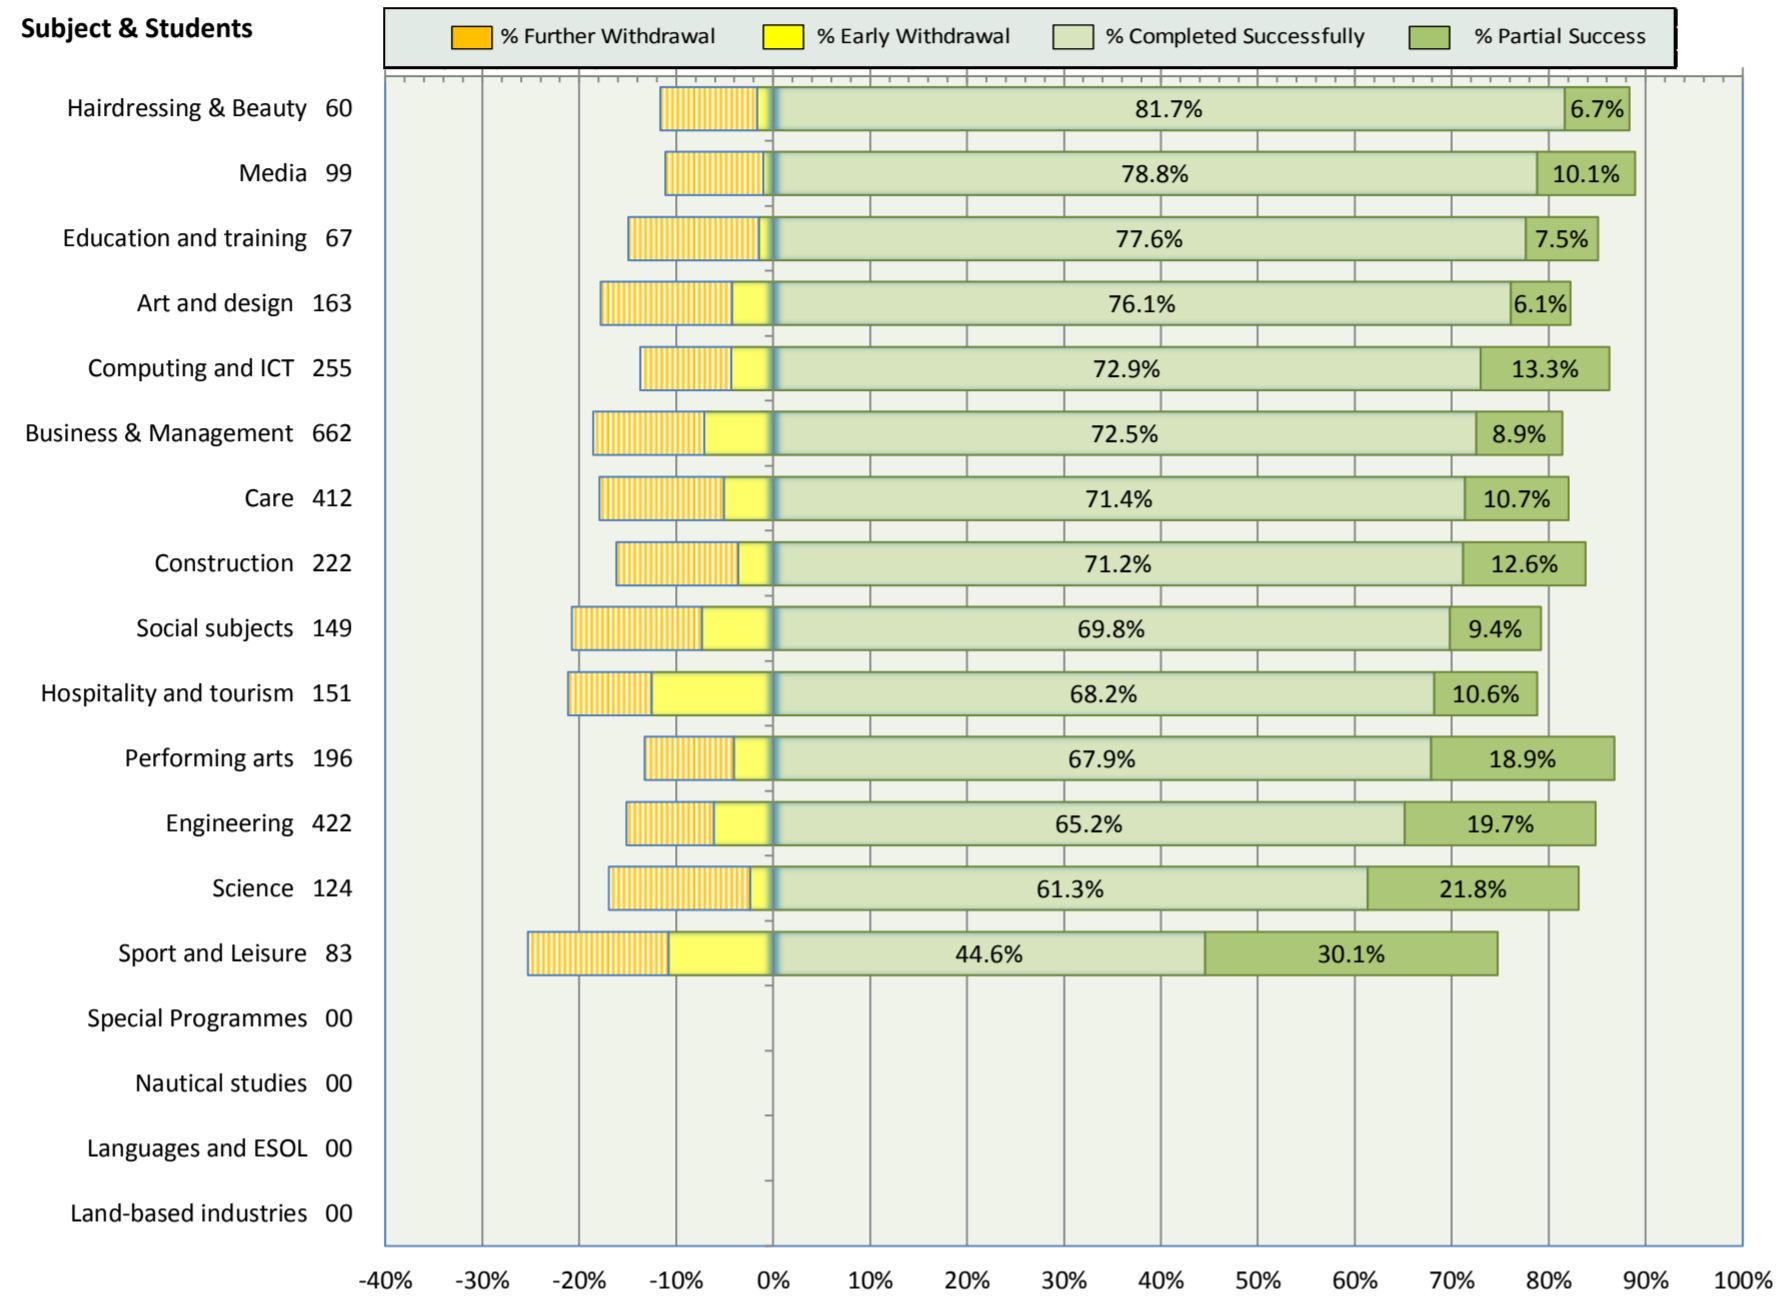

FIFE COLLEGE

Enrolments by age group for courses lasting 160 hours or more

Enrolments by Education Scotland subject groupings on FE courses lasting 160 hours or more

Enrolments by Education Scotland subject groupings on HE courses lasting 160 hours or more

Enrolments by level and gender on courses lasting 160 hours or more