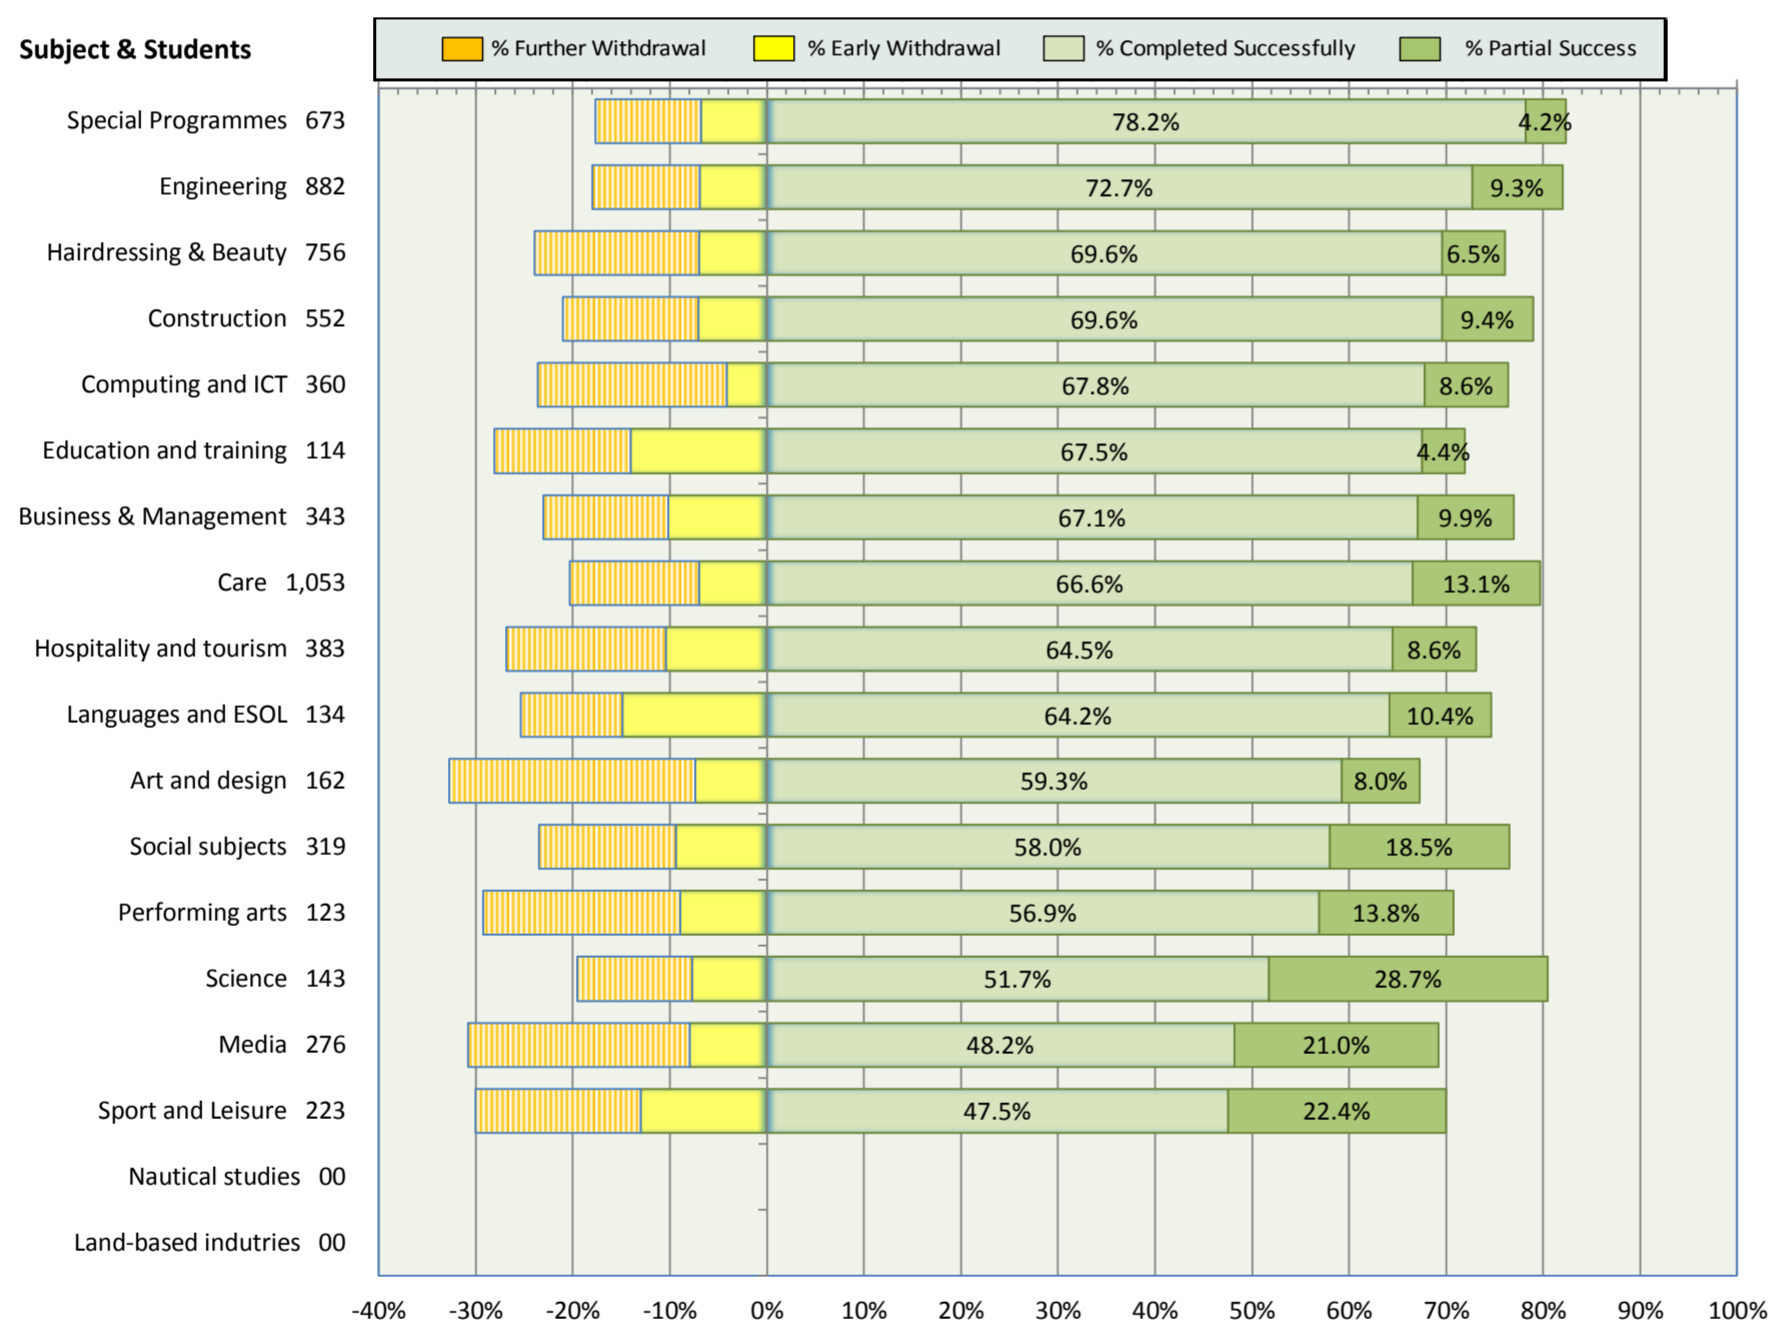

FIFE COLLEGE

Enrolments by age group for courses lasting 160 hours or more

Enrolments by Education Scotland subject groupings on FE courses lasting 160 hours or more

Enrolments by Education Scotland subject groupings on HE courses lasting 160 hours or more

Enrolments by level and gender on courses lasting 160 hours or more