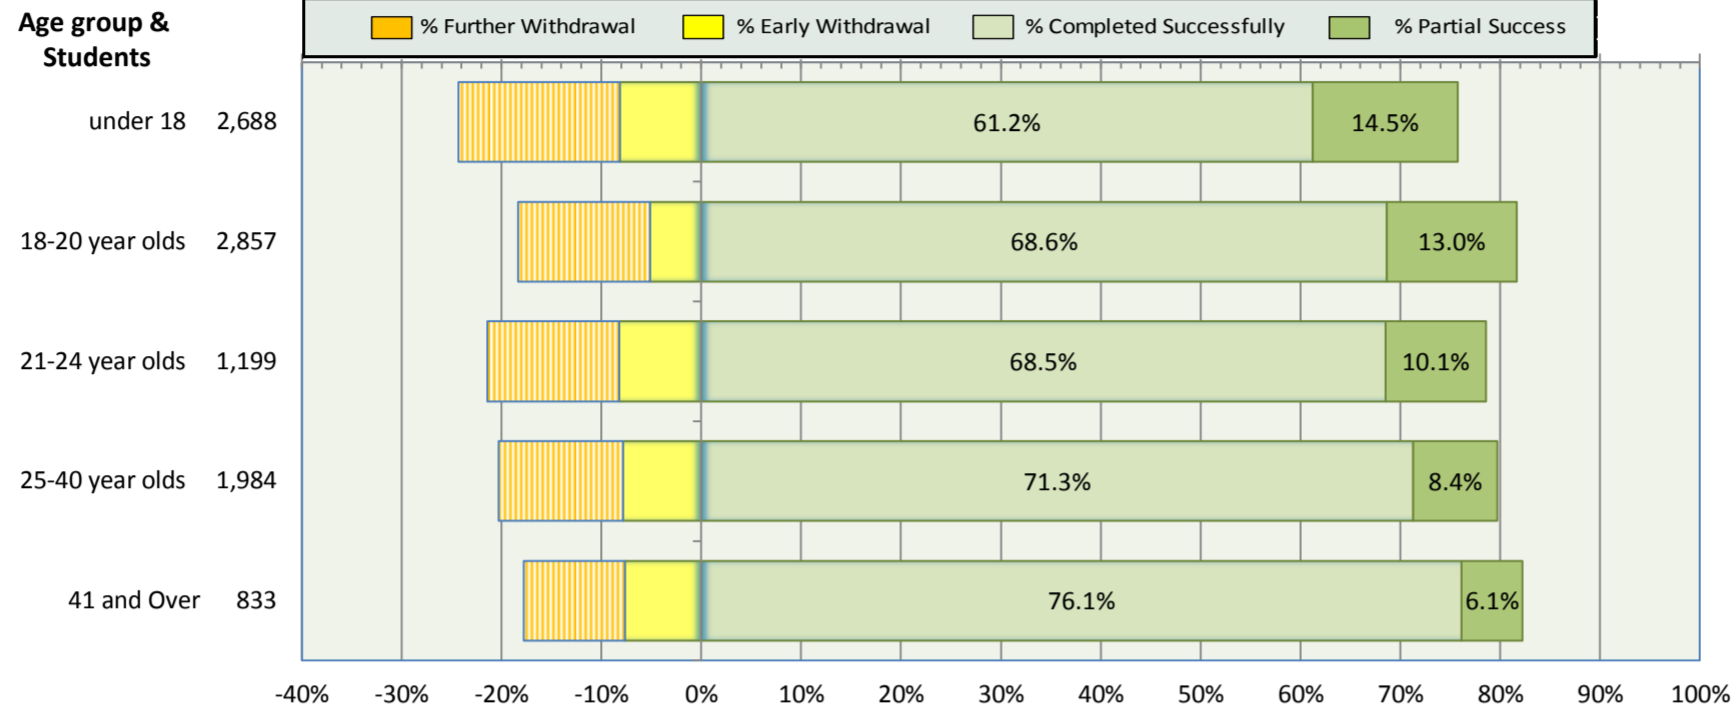

FIFE COLLEGE

Enrolments by age group for courses lasting 160 hours or more

Enrolments by Education Scotland subject groupings on FE courses lasting 160 hours or more

Enrolments by Education Scotland subject groupings on HE courses lasting 160 hours or more

Enrolments by level and gender on courses lasting 160 hours or more