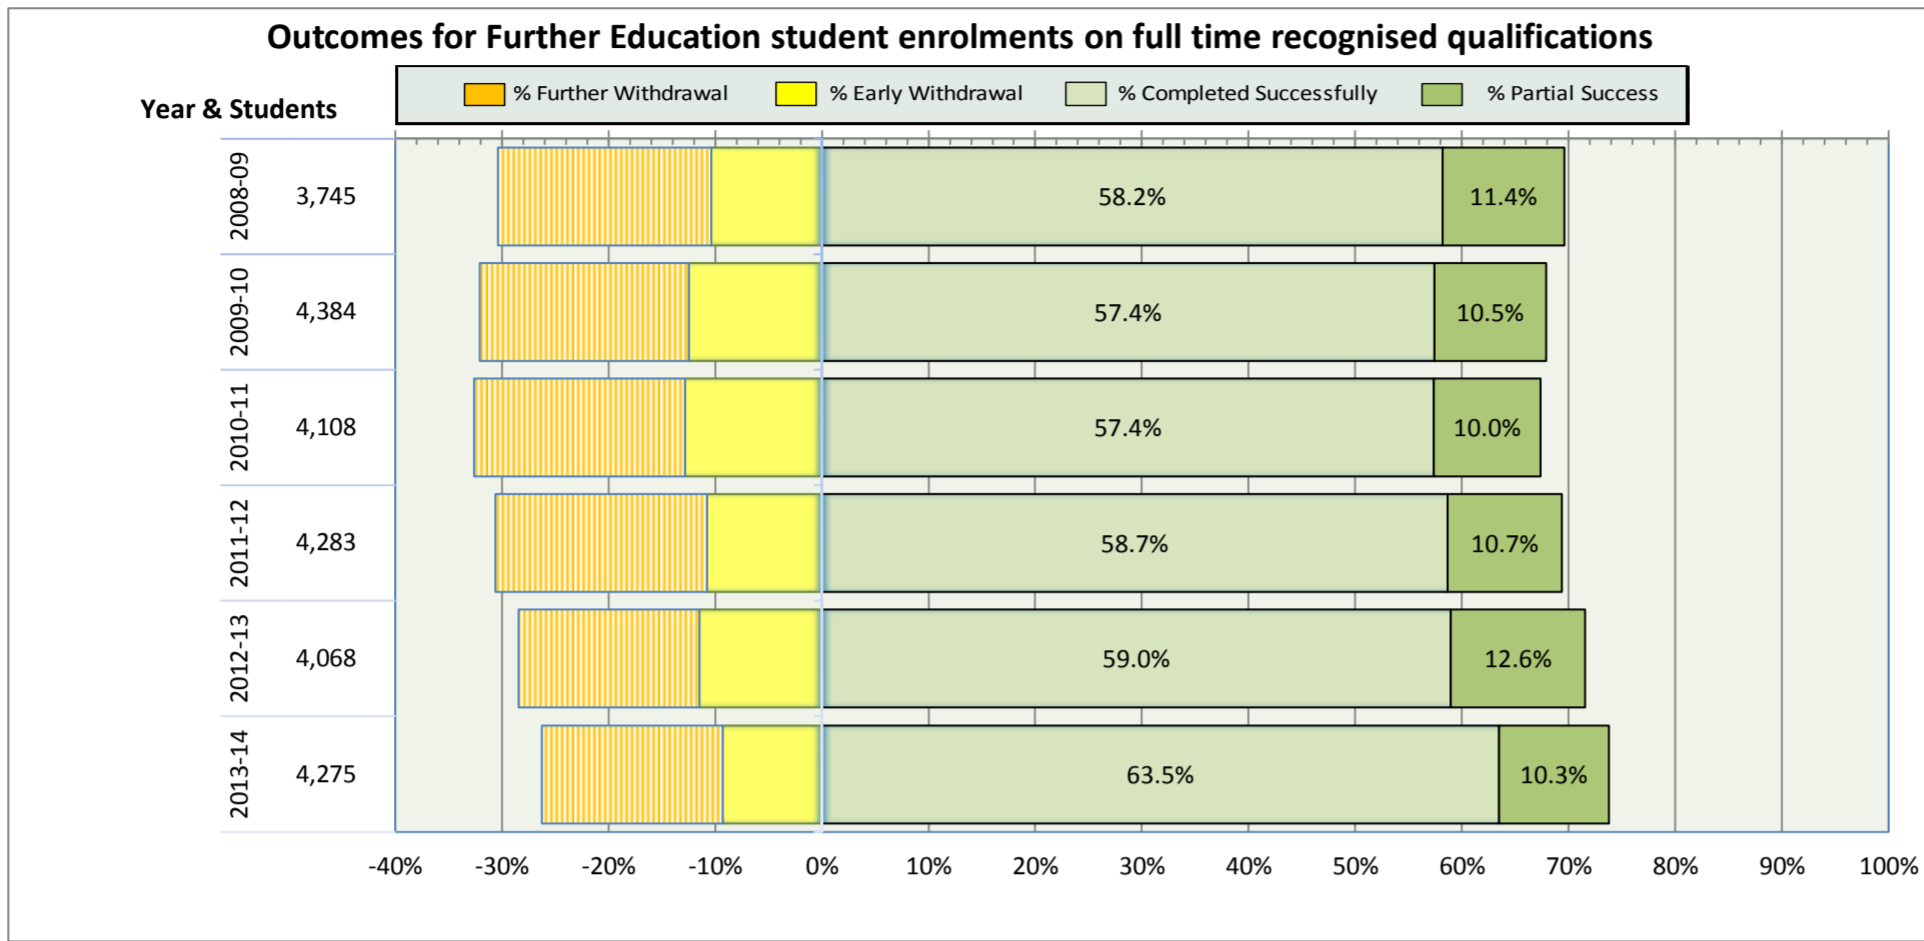

FIFE COLLEGE

Enrolments by age group for courses lasting 160 hours or more

Enrolments by Education Scotland subject groupings on FE courses lasting 160 hours or more

Enrolments by Education Scotland subject groupings on HE courses lasting 160 hours or more

Enrolments by level and gender on courses lasting 160 hours or more