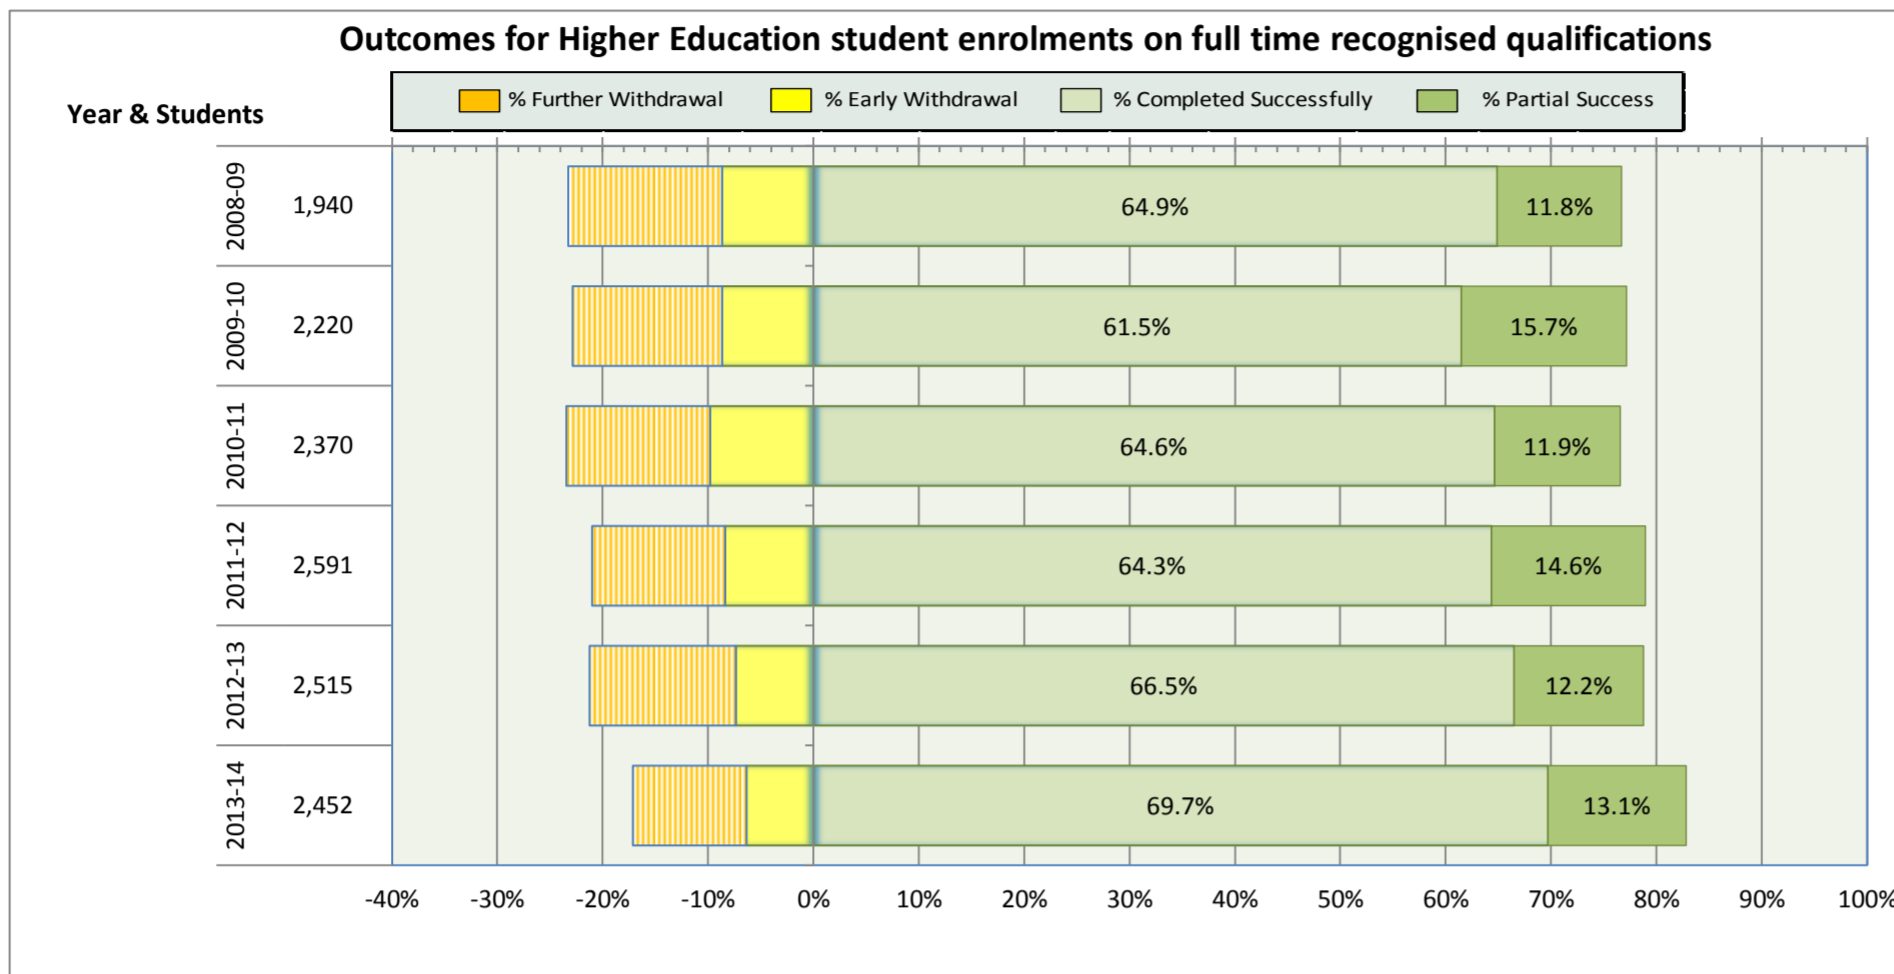

FIFE COLLEGE

Enrolments by age group for courses lasting 160 hours or more

Enrolments by Education Scotland subject groupings on FE courses lasting 160 hours or more

Enrolments by Education Scotland subject groupings on HE courses lasting 160 hours or more

Enrolments by level and gender on courses lasting 160 hours or more