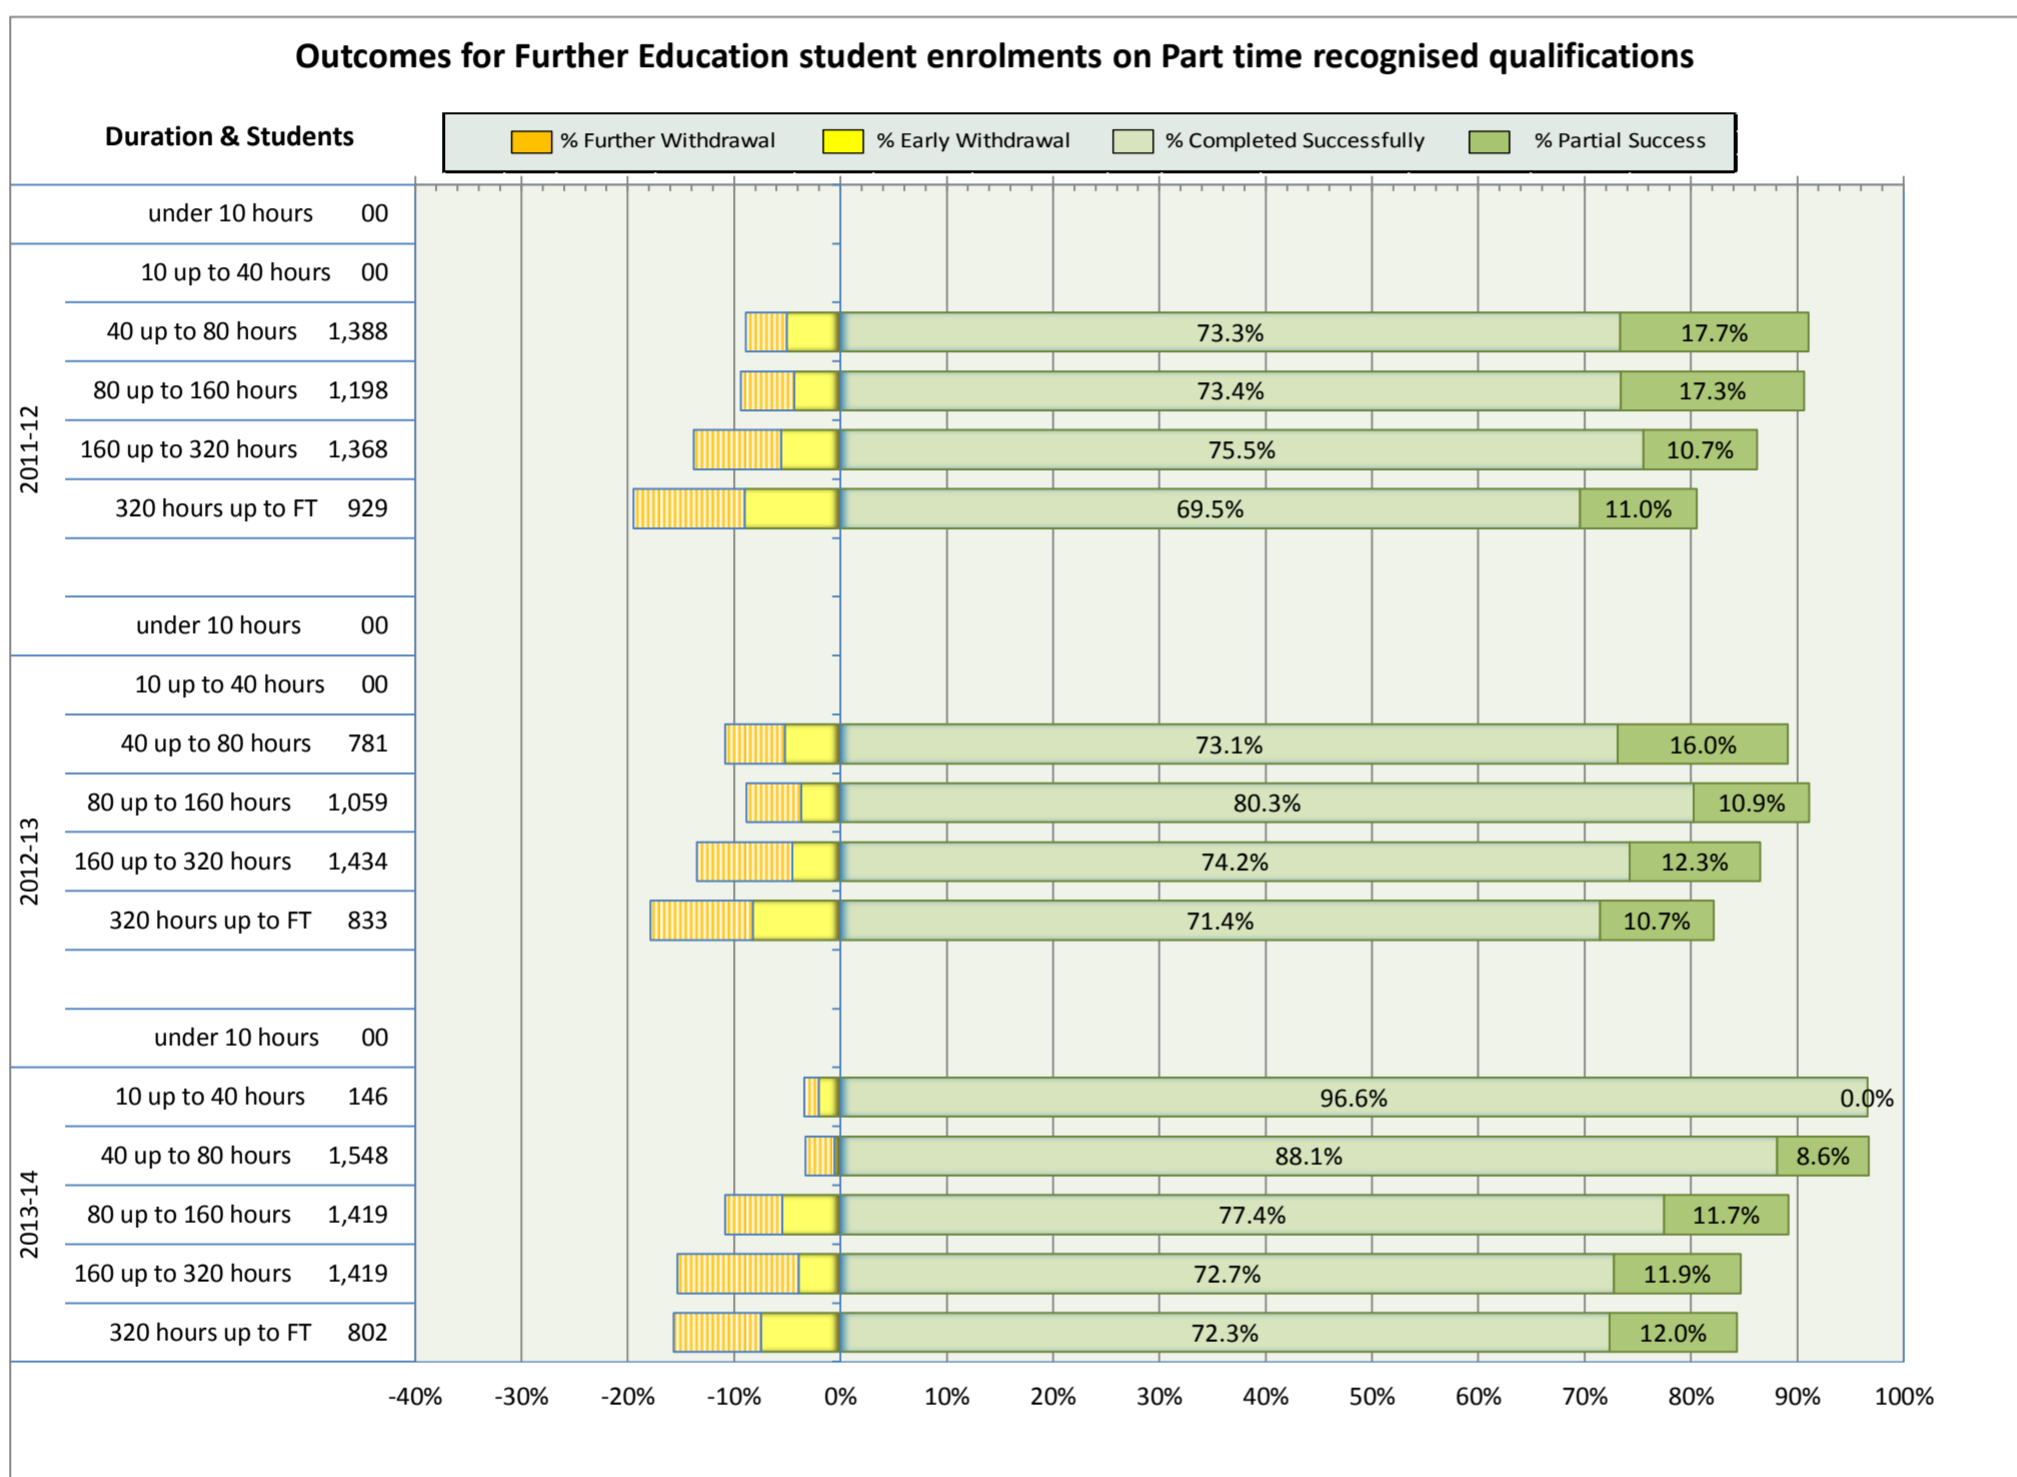

FIFE COLLEGE

Enrolments by age group for courses lasting 160 hours or more

Enrolments by Education Scotland subject groupings on FE courses lasting 160 hours or more

Enrolments by Education Scotland subject groupings on HE courses lasting 160 hours or more

Enrolments by level and gender on courses lasting 160 hours or more