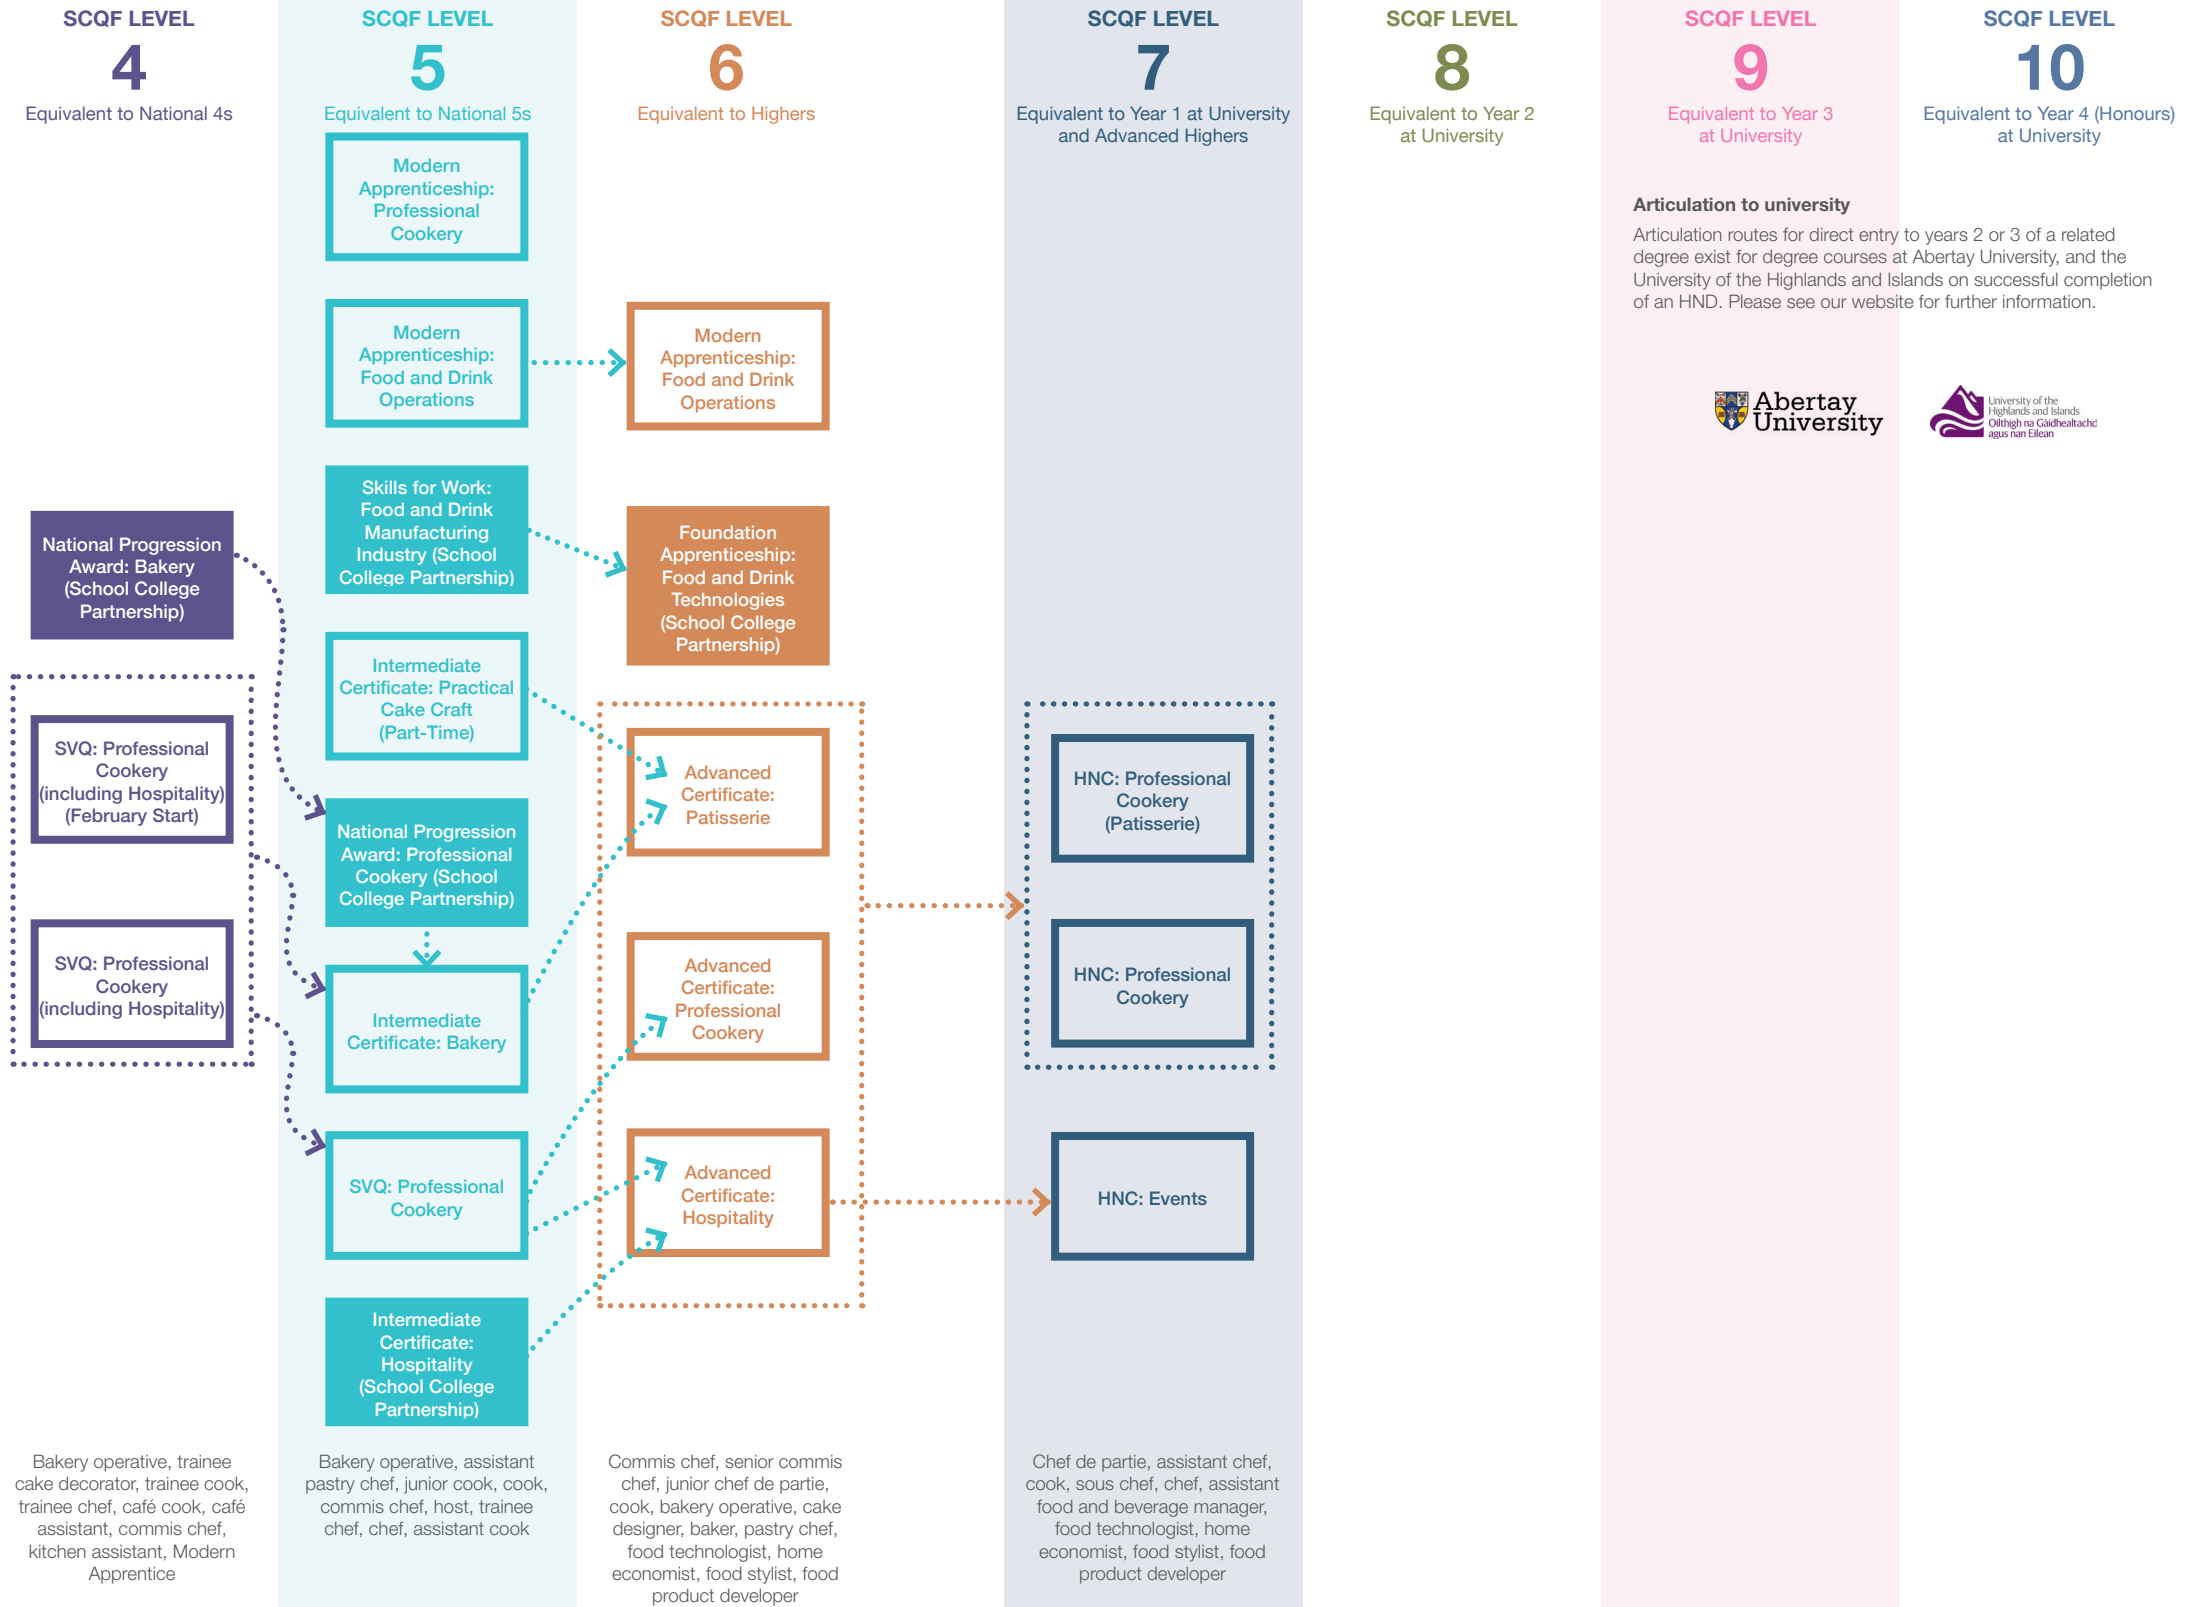

CULINARY ARTS AND HOSPITALITY COURSE AND CAREER PLANNER

KEY:

Progression route

Accelerated progression route

College courses

Solid line box

School College Partnership courses

Filled in box

Courses share progression options

Dotted line box

This planner shows possible routes of progression. For full entry requirements for each course, always check online.

POTENTIAL CAREER OPPORTUNITIES

*An Articulation Route is a pathway between an HNC or HND and a degree programme, agreed between a college and a university.
HNC = Higher National Certificate, HND = Higher National Diploma