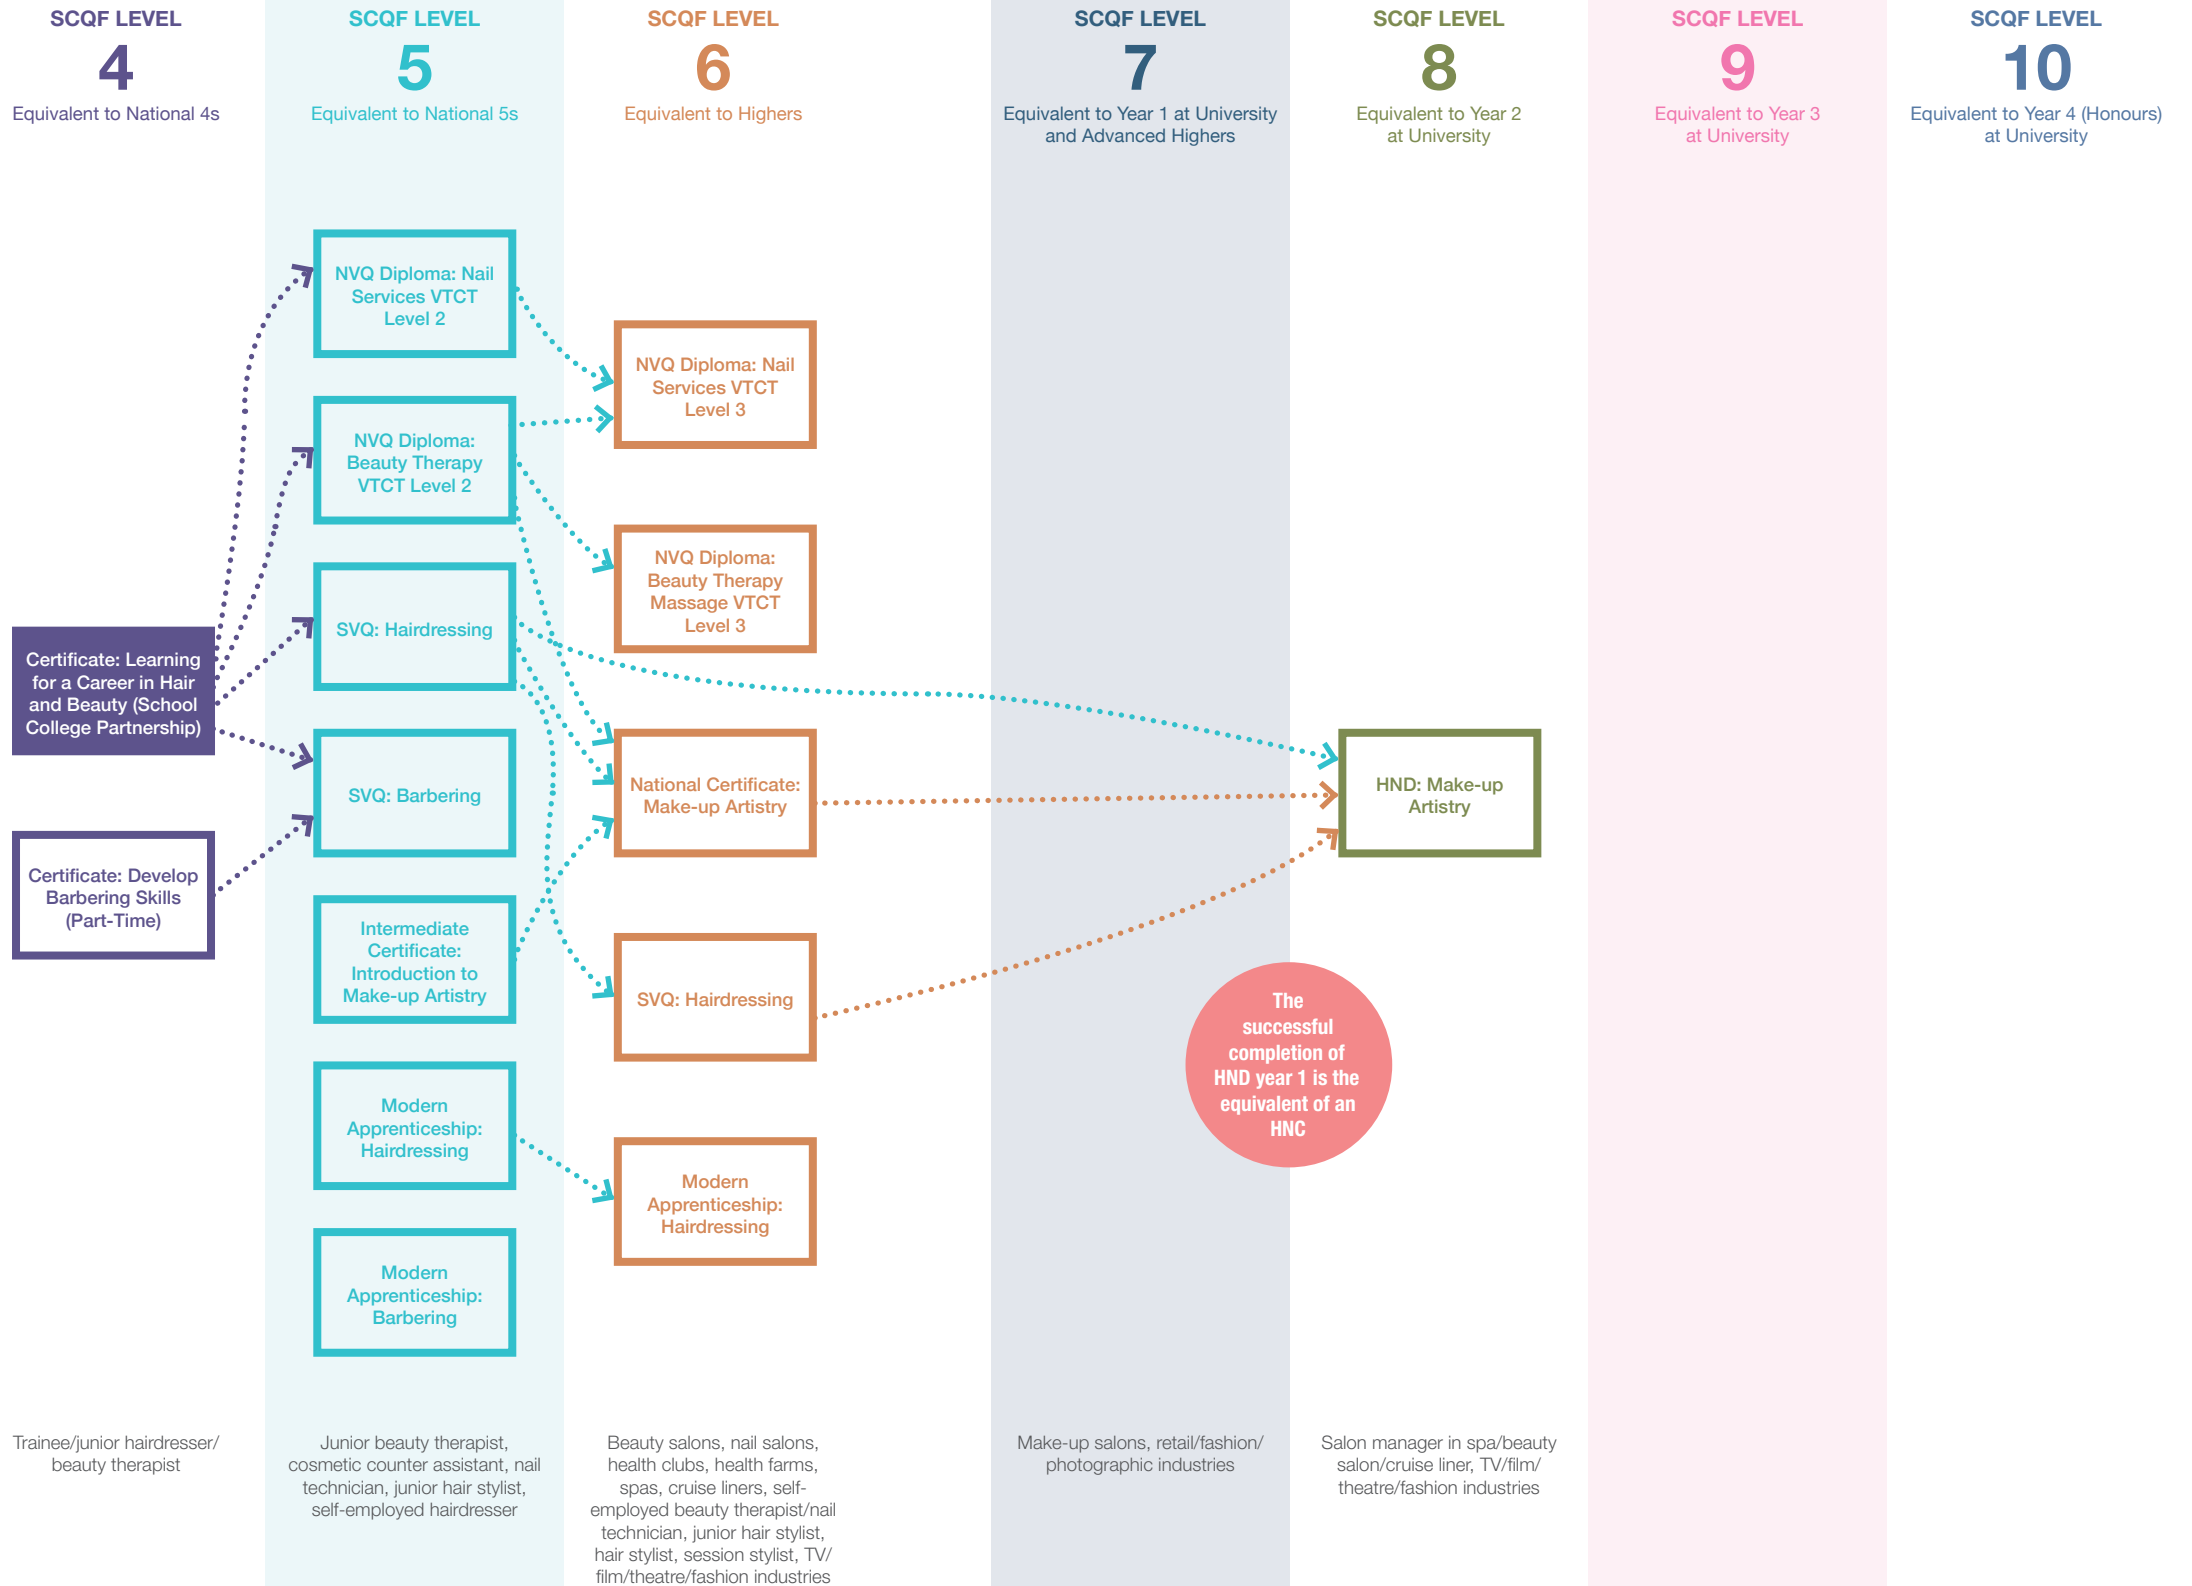

### KEY:

Progression route

Accelerated progression route

College courses

Solid line box

School College Partnership courses

Filled in box

Courses share progression options

Dotted line box

This planner shows possible routes of progression. For full entry requirements for each course, always check online.

### POTENTIAL CAREER OPPORTUNITIES

\*An Articulation Route is a pathway between an HNC or HND and a degree programme, agreed between a college and a university.  
HNC = Higher National Certificate, HND = Higher National Diploma