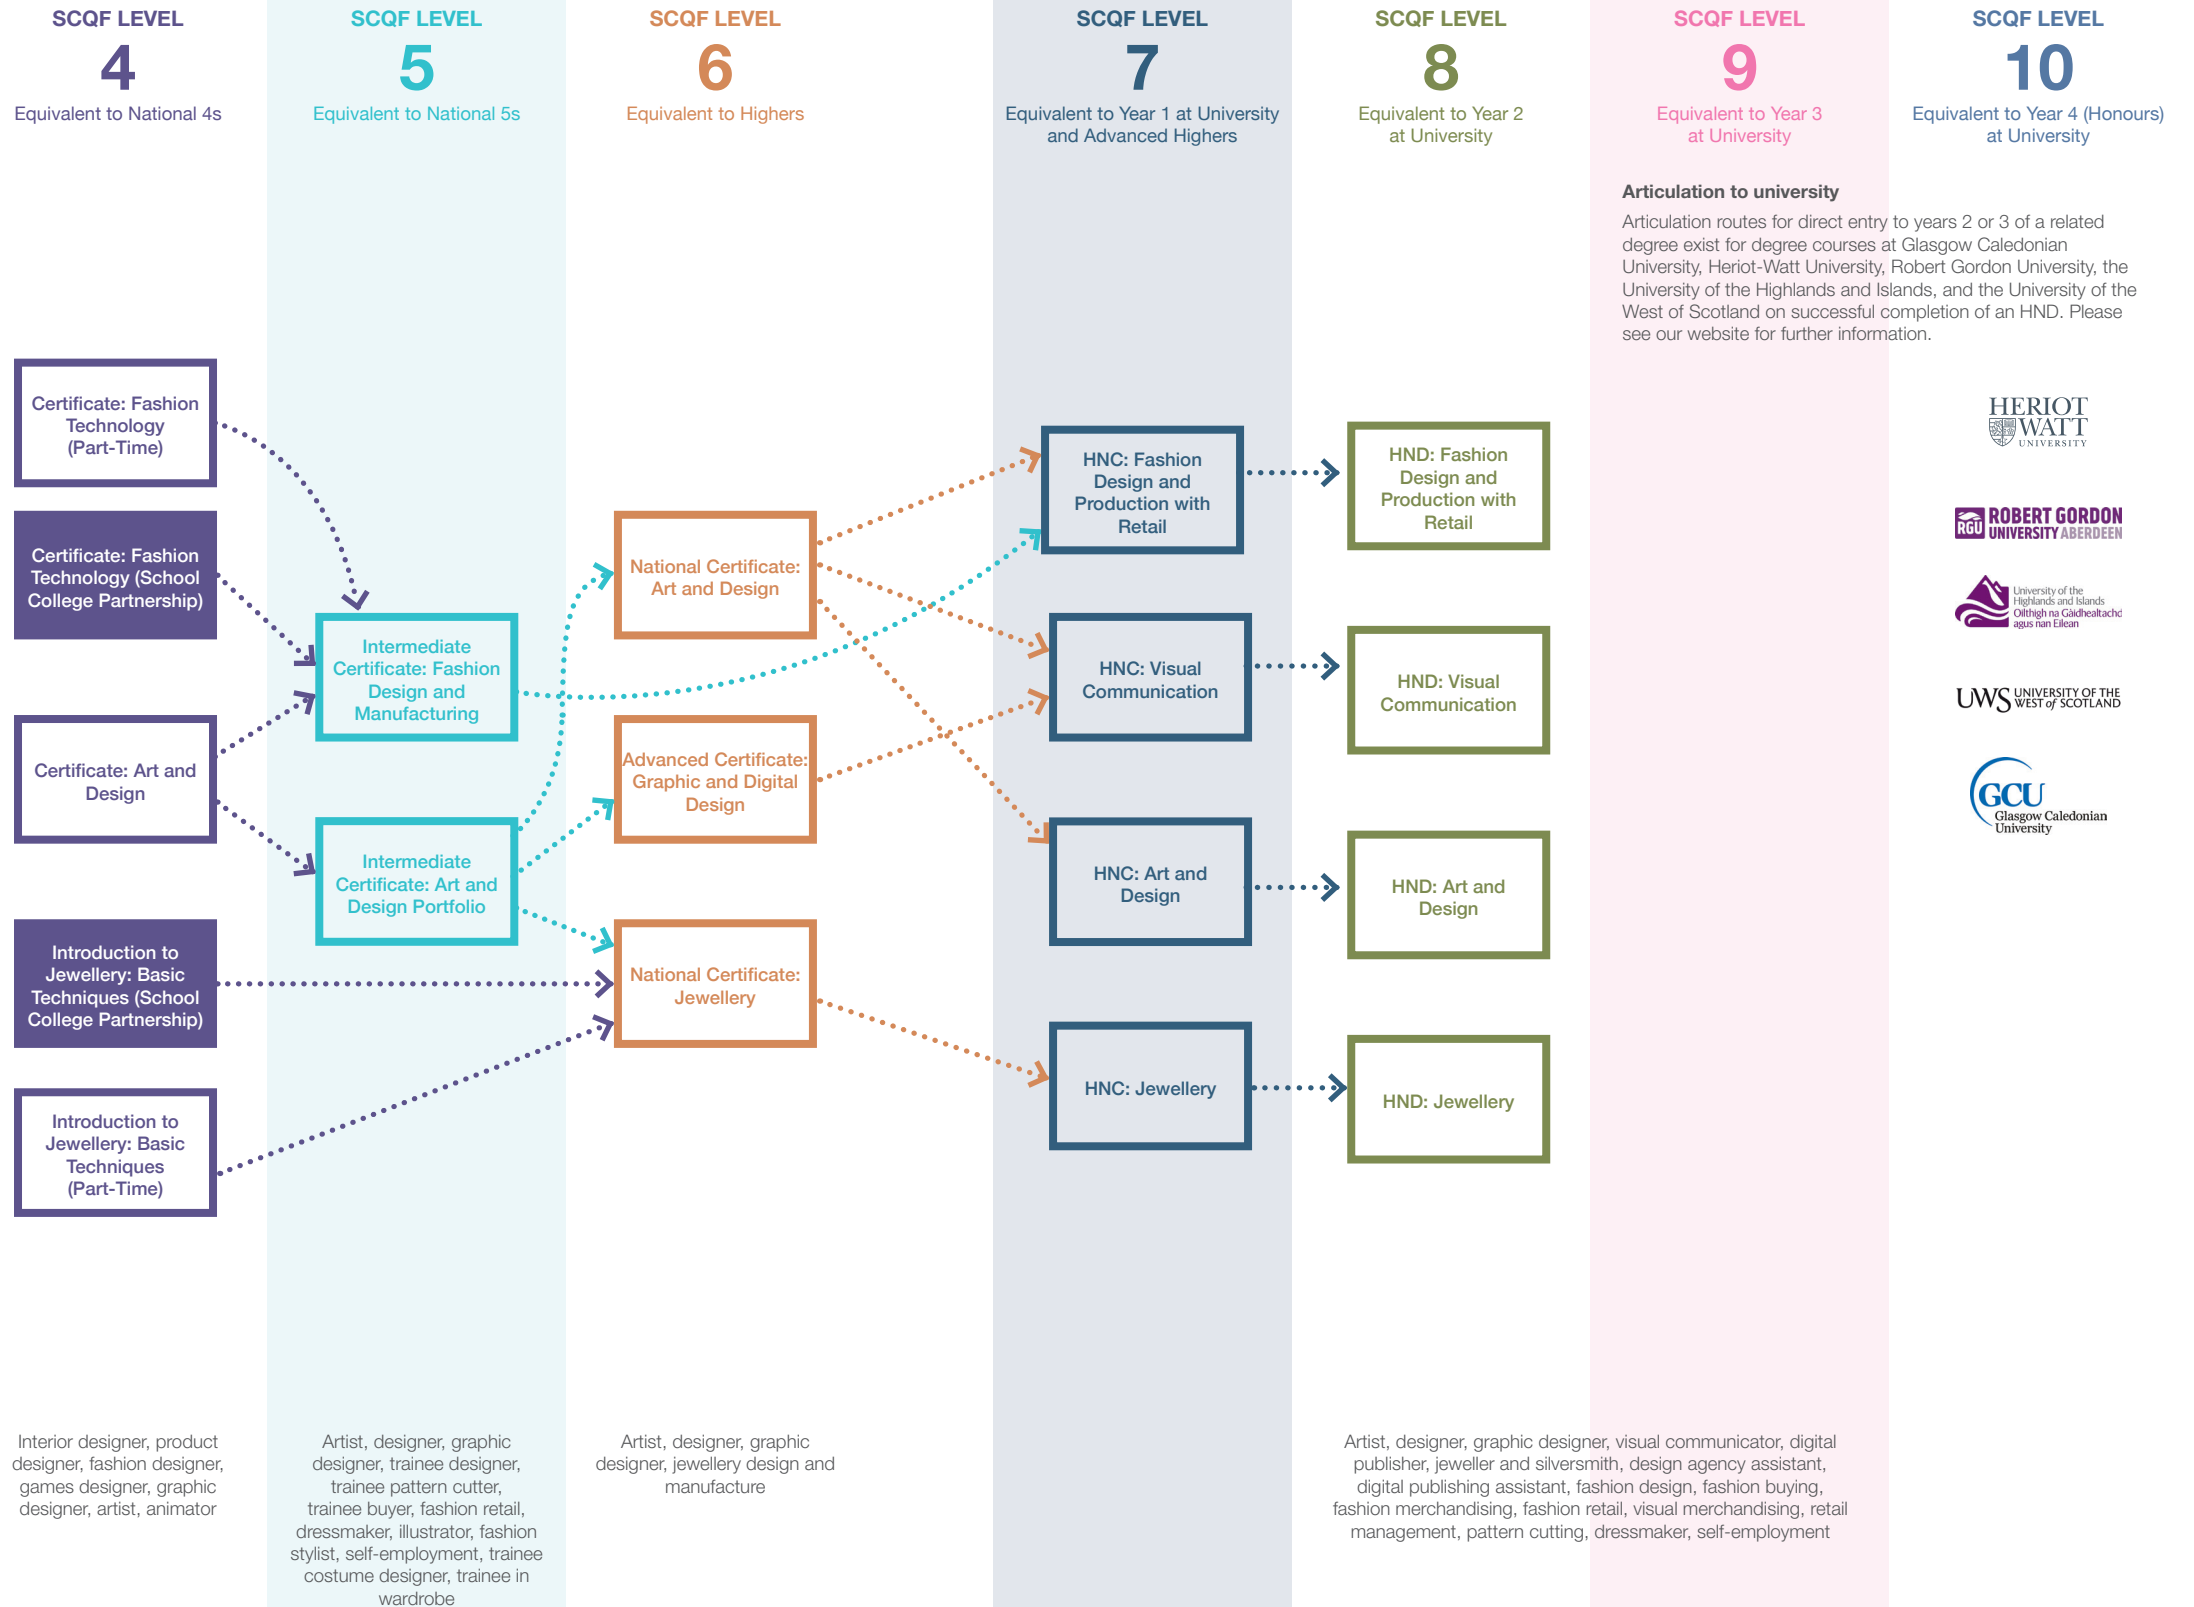

## ART AND DESIGN, FASHION AND JEWELLERY COURSE AND CAREER PLANNER

### KEY:

Progression route

Accelerated progression route

College courses

School College Partnership courses

Courses share progression options

This planner shows possible routes of progression. For full entry requirements for each course, always check online.

### POTENTIAL CAREER OPPORTUNITIES

\*An Articulation Route is a pathway between an HNC or HND and a degree programme, agreed between a college and a university.  
HNC = Higher National Certificate, HND = Higher National Diploma