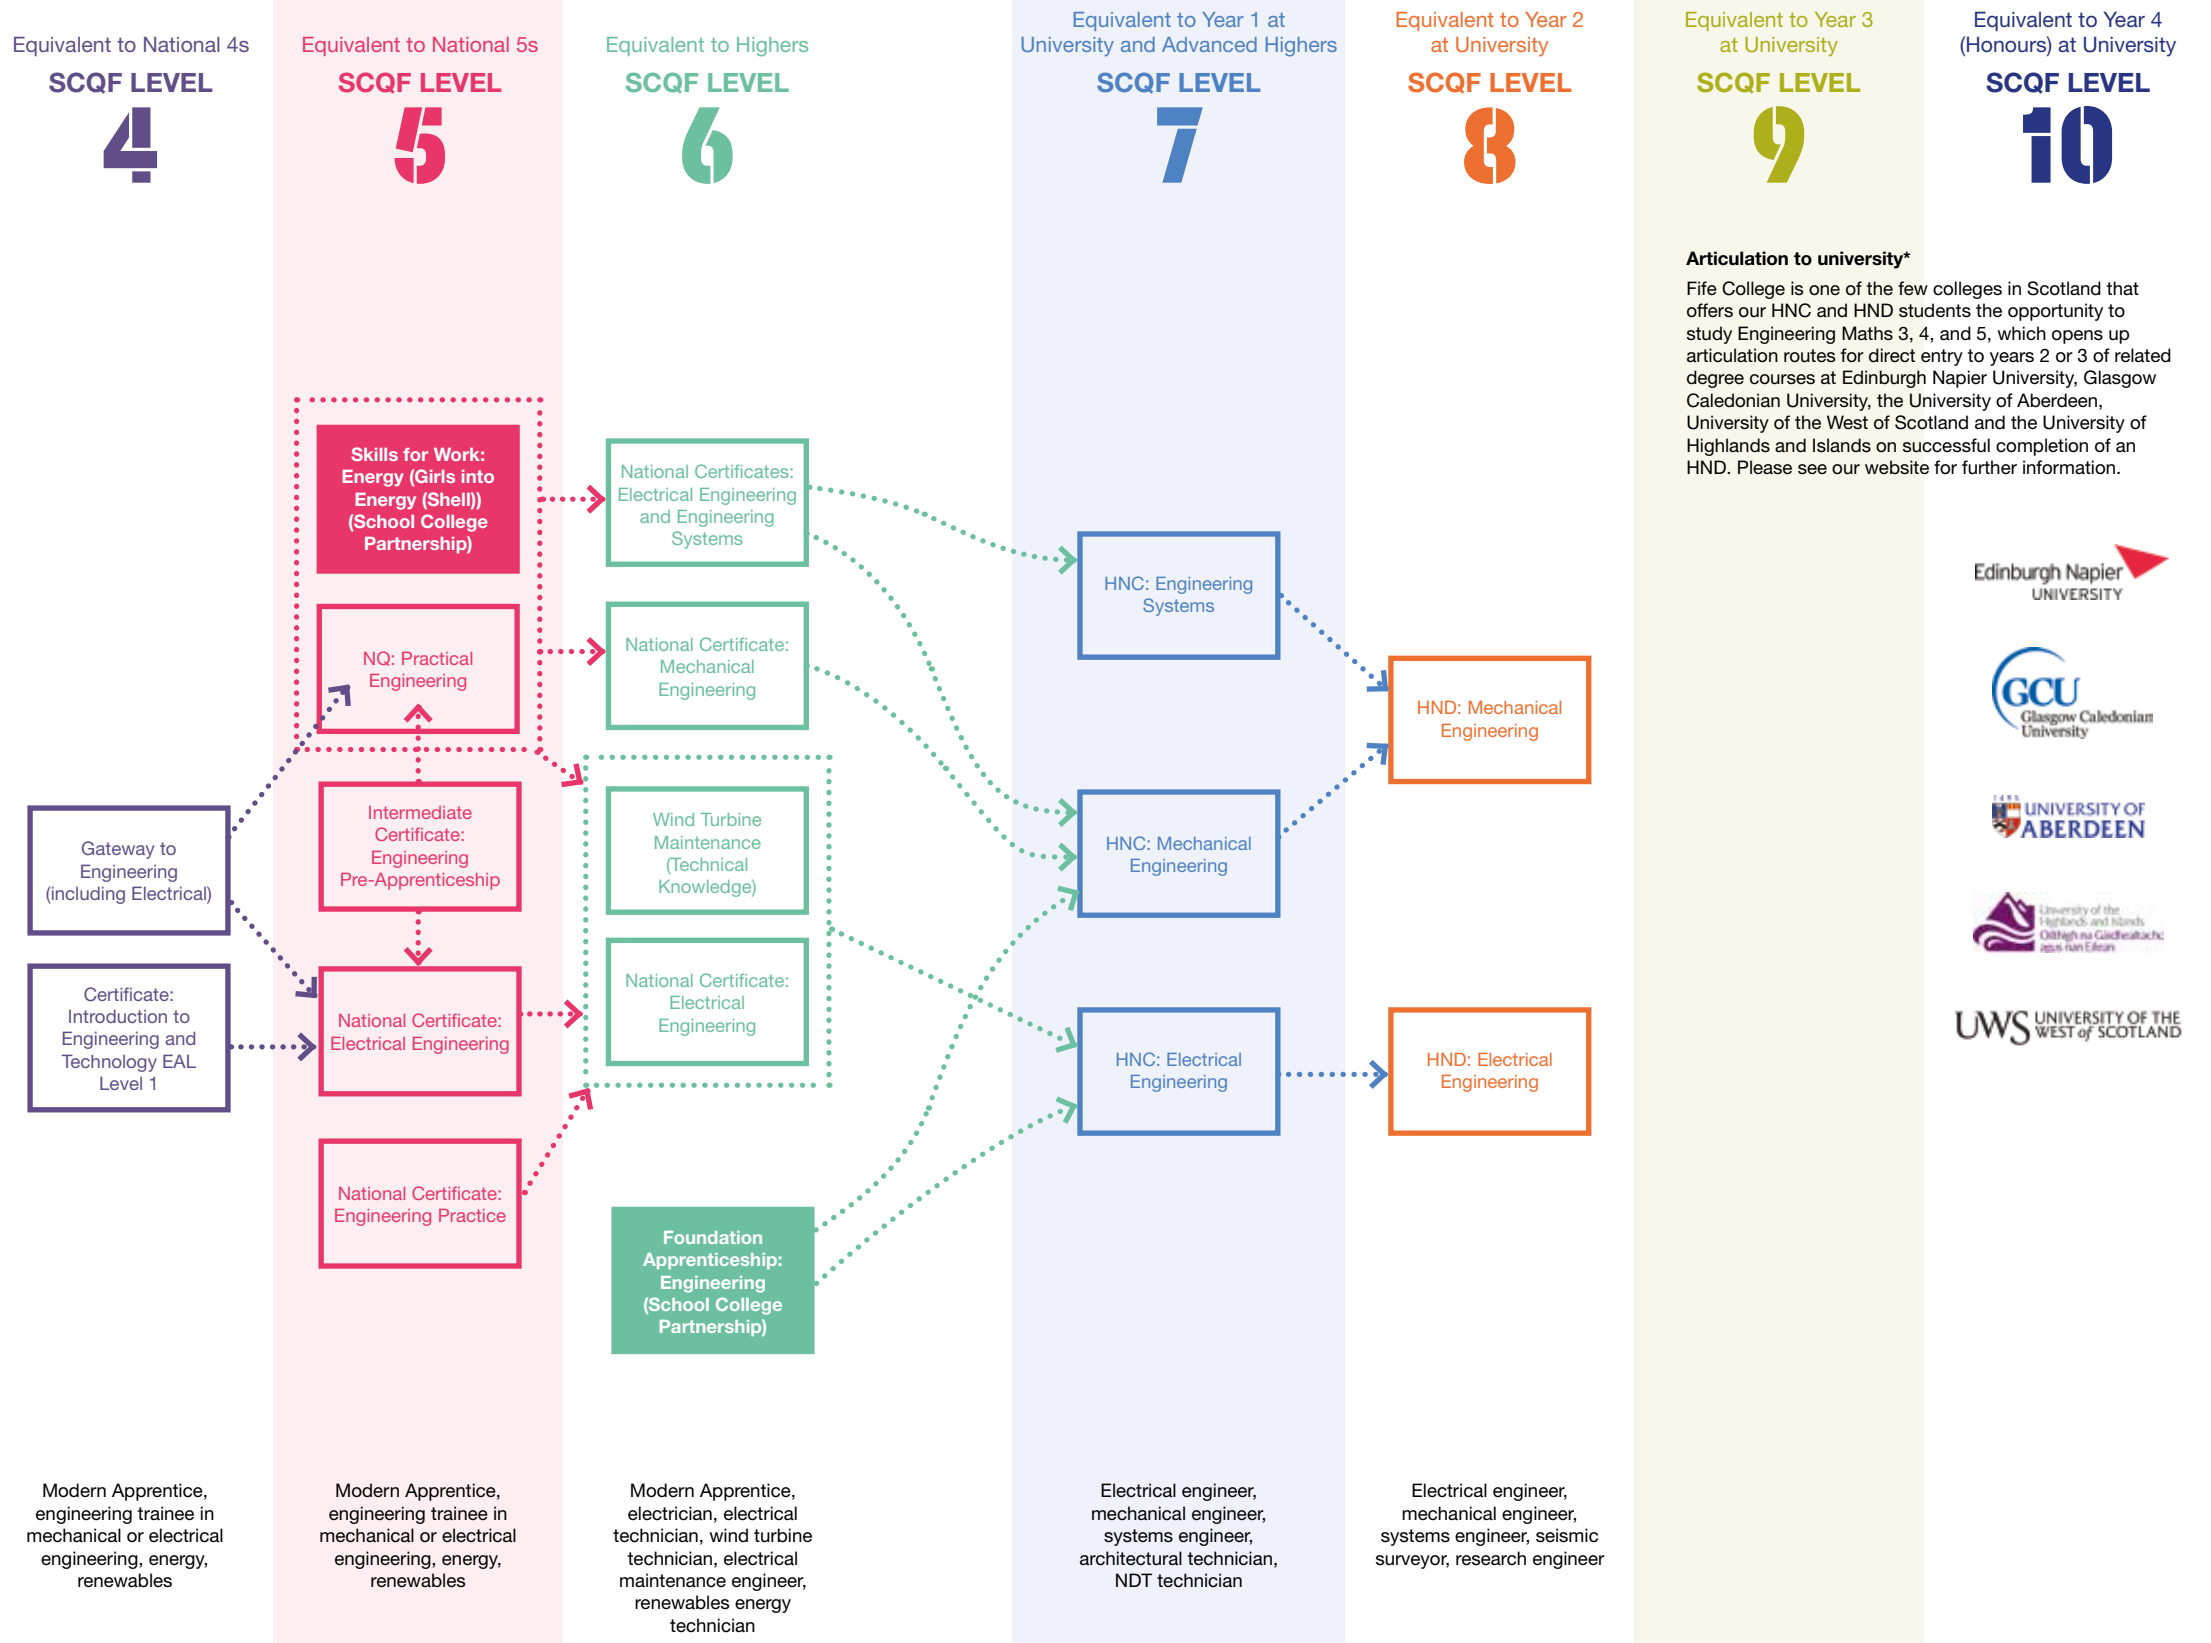

Electrical and Mechanical Engineering Course and Career Planner

Key:

Progression route

Accelerated progression route

Academies/Community Classes

College courses

School College Partnership courses

Courses share progression options

This planner shows possible routes of progression. For full entry requirements for each course, always check online.

Potential Career Opportunities

Articulation to university*

Fife College is one of the few colleges in Scotland that offers our HNC and HND students the opportunity to study Engineering Maths 3, 4, and 5, which opens up articulation routes for direct entry to years 2 or 3 of related degree courses at Edinburgh Napier University, Glasgow Caledonian University, the University of Aberdeen, University of the West of Scotland and the University of Highlands and Islands on successful completion of an HND. Please see our website for further information.

*An Articulation Route is a pathway between an HNC or HND and a degree programme, agreed between a college and a university.
HNC = Higher National Certificate, HND = Higher National Diploma